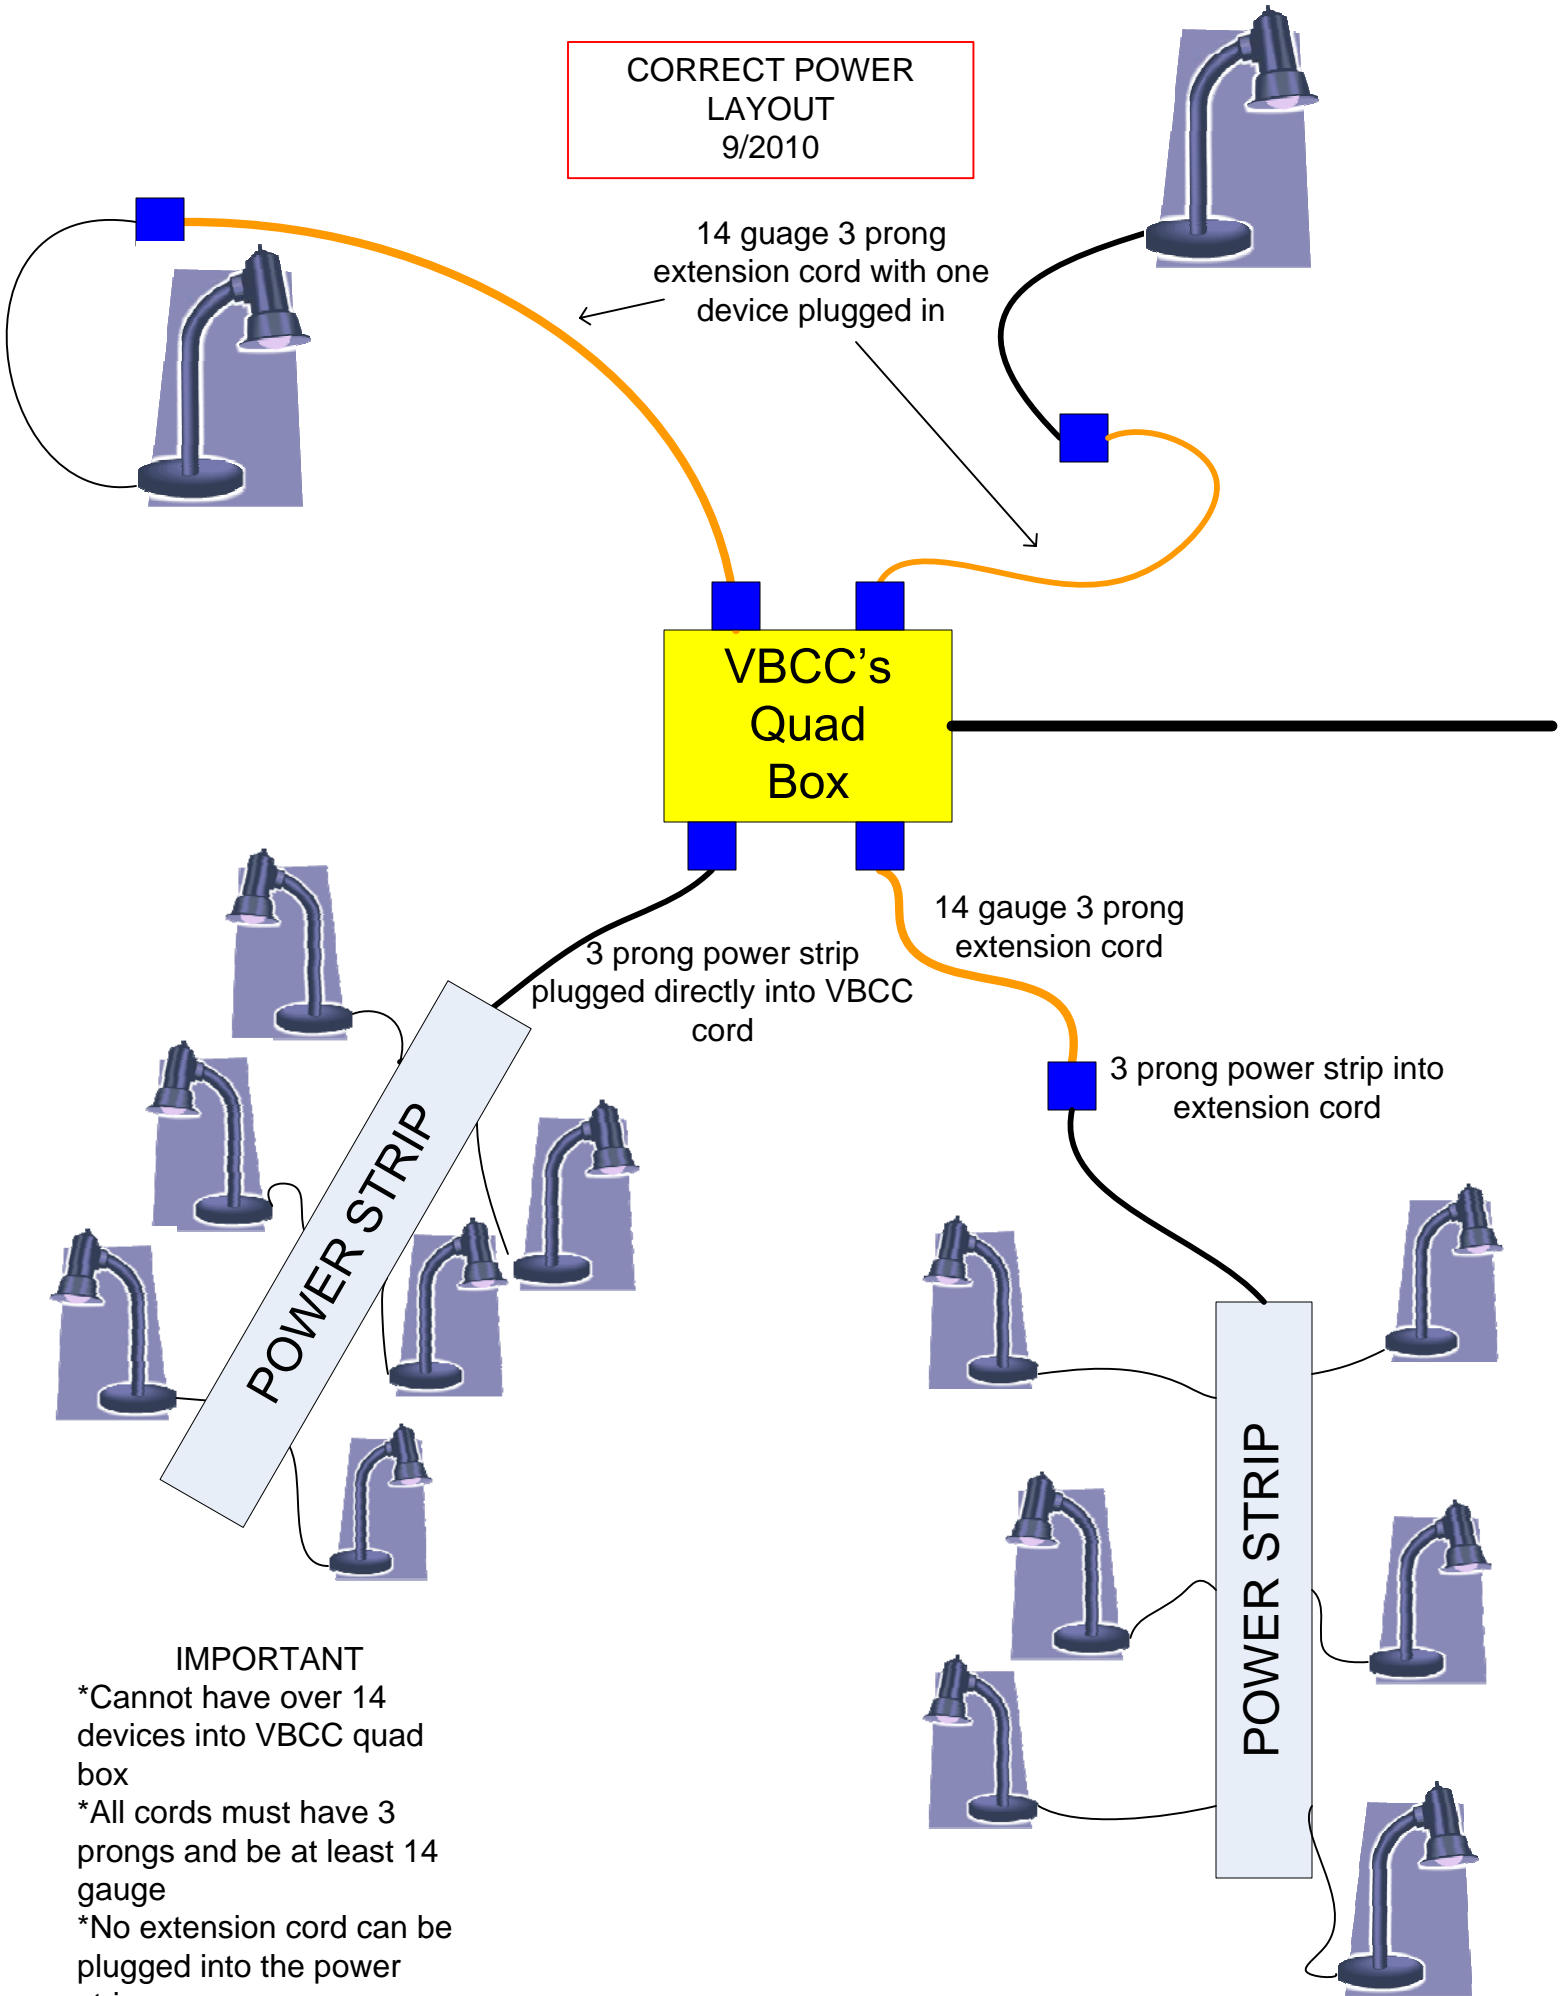

CORRECT POWER LAYOUT  
9/2010

**IMPORTANT**  
\*Cannot have over 14 devices into VBCC quad box  
\*All cords must have 3 prongs and be at least 14 gauge  
\*No extension cord can be plugged into the power strips.